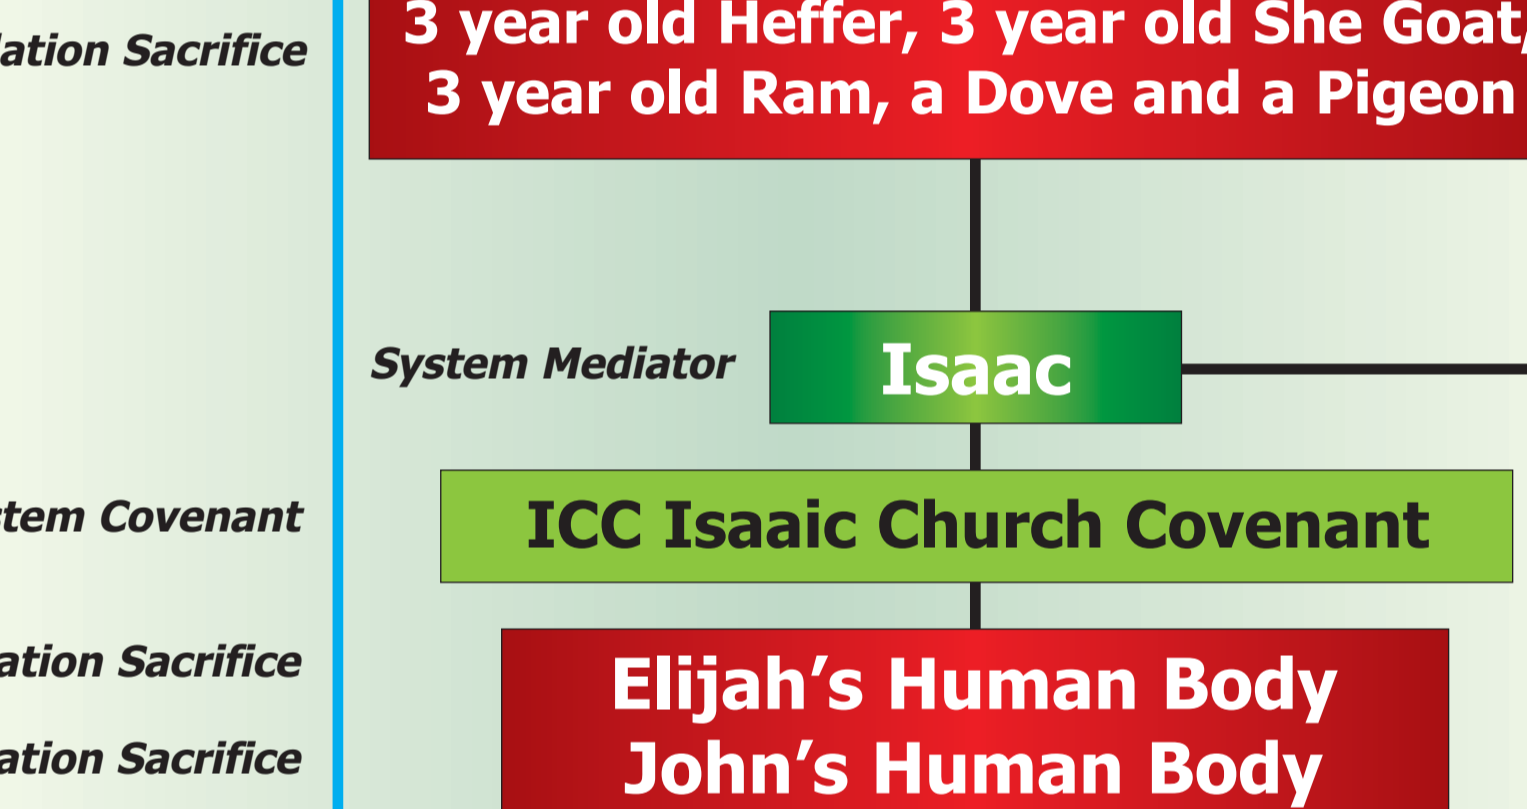

Blessing Jaredian Body (Citizen)

Blessing Methuselaian Body (Priest)

Blessing Michaelic Angelic Body (King or Lord)

**PRE-FLOOD SYSTEM
(3993BC - 2371BC)**

**POST-FLOOD SYSTEM
(2370BC - 1943BC)**

**ABRAHAMIC SYSTEM
(1943BC - 2008)**