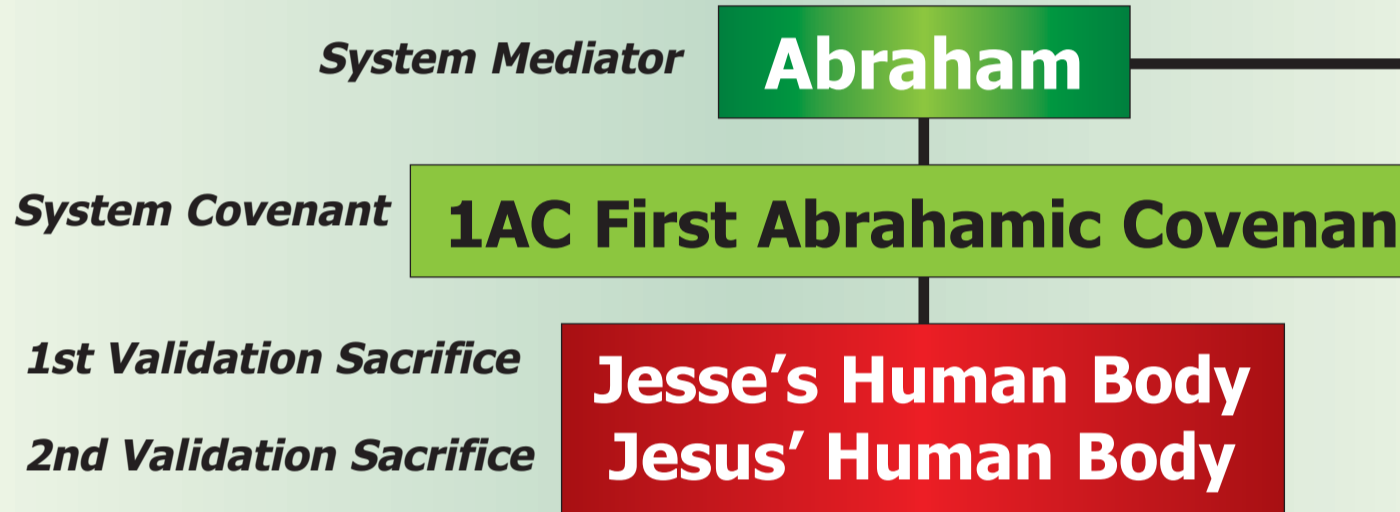

Blessing Jaredian Body (Citizen)

Blessing Methuselaian Body (Priest)

Blessing Michaelic Angelic Body (King or Lord)

**PRE-FLOOD SYSTEM
(3993BC - 2371BC)**

**POST-FLOOD SYSTEM
(2370BC - 1943BC)**

**ABRAHAMIC SYSTEM
(1943BC - 2008)**

- Master Angelic Mediator
 - Master Covenant
 - Master Validation Sacrifice
 - Blessing Mediator
 - Blessing Covenant
 - Blessing
 - System Mediator
 - System Validation Sacrifice
 - System Covenant
 - Sub Mediator
 - Sub Covenant
 - Promise
 - Gateway
- TCC = True Christian Church